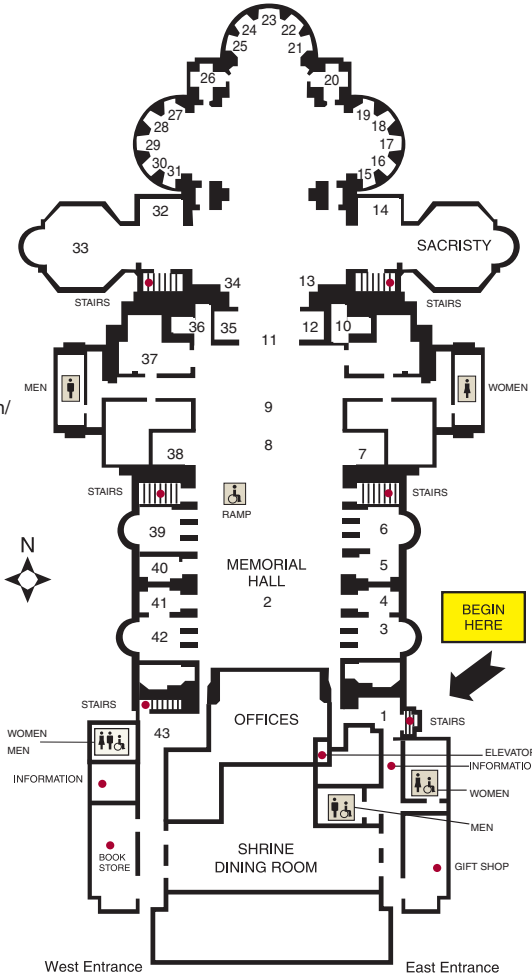

Crypt Level

Mary's Garden
Our Lady
Protector of the
Faith
(outside)

Saint Mother
Theodore
Guerin Statue
(outside)

Saint Junipero
Serra Statue
(outside)

- 24 St. Joseph
- 25 St. Elizabeth
- 26 Our Lady of
Vailankanni
- 27 St. Anastasia
- 28 Sts. Perpetua
and Felicity
- 29 St. Cecilia
- 30 St. Agatha
- 31 St. Agnes
- 32 Our Lady of Hope
- 33 Our Lady of Hostyn/
Confessional
Chapel
- 34 Our Lady
of Ephesus
- 35 Our Lady, Queen
of Peace
- 36 Our Mother
of Africa
- 37 Our Lady
of Lourdes
- 38 Our Lady of
Lebanon
- 39 Byzantine
Ruthenian
- 40 Our Lady of Brezje
- 41 St. Anthony Mary
Claret
- 42 Immaculate Heart
of Mary
- 43 Our Mother of
Divine Providence

- 23 Christ the Good
Shepherd
- 22 St. John the
Evangelist
- 21 St. Anne
- 20 Our Lady
of Antipolo
- 19 St. Lucy
- 18 St. Susanna
- 17 St. Catherine
of Alexandria
- 16 St. Margaret
of Antioch
- 15 St. Brigid
- 14 Our Lady
of Marizell
- 13 Our Lady
of Ta' Pinu
- 12 Our Lady
of Bistrice
- 11 Crypt Church
- 10 Our Lady
of La Vang
- 9 Hall of American
Saints
- 8 Papal Exhibit
- 7 Our Lady of
Hungary
- 6 Mary, Queen of
Missions
- 5 Our Mother of
Good Counsel
- 4 Pope St. Pius X
- 3 Founder's Chapel
- 2 Memorial Hall
- 1 Holy Family at Rest