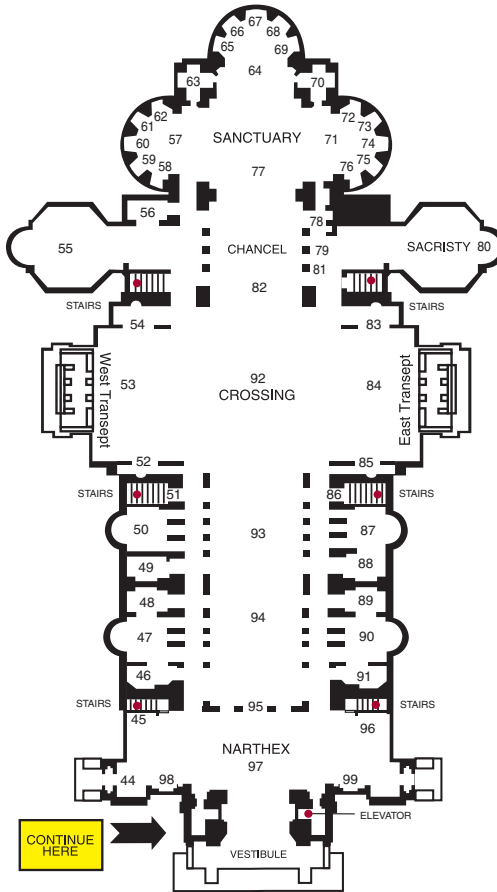

Crypt Level

Mary's Garden
Our Lady
Protector of the
Faith
(outside)

Saint Mother
Theodore
Guerin Statue
(outside)

Saint Junipero
Serra Statue
(outside)

- 24 St. Joseph
- 25 St. Elizabeth
- 26 Our Lady of
Vailankanni
- 27 St. Anastasia
- 28 Sts. Perpetua
and Felicity
- 29 St. Cecilia
- 30 St. Agatha
- 31 St. Agnes
- 32 Our Lady of Hope
- 33 Our Lady of Hostyn/
Confessional
Chapel
- 34 Our Lady
of Ephesus
- 35 Our Lady, Queen
of Peace
- 36 Our Mother
of Africa
- 37 Our Lady
of Lourdes
- 38 Our Lady of
Lebanon
- 39 Byzantine
Ruthenian
- 40 Our Lady of Brezje
- 41 St. Anthony Mary
Claret
- 42 Immaculate Heart
of Mary
- 43 Our Mother of
Divine Providence

Rosary Walk
and Garden
(outside)

Upper Church

- 67 Descent of the Holy Spirit
- 66 Ascension
- 65 Resurrection
- 64 North Apse/
Christ in Majesty
- 63 Our Lady of Camarin
- 62 Finding in the Temple
- 61 Presentation
- 60 Birth of Jesus
- 59 Visitation
- 58 Annunciation
- 57 West Apse/
Woman Clothed with the Sun
- 56 Our Lady's Oratory
- 55 Blessed Sacrament Chapel
- 54 Our Lady of Mt. Carmel
- 53 West Transept/
*The Second Coming-
The Last Judgment*
- 52 Our Lady, Help of Christians
- 51 Our Lady of China Mosaic
- 50 Our Lady of Czestochowa
- 49 Our Lady of Guadalupe
- 48 St. Louise de Marillac
- 47 Miraculous Medal
- 46 St. Vincent de Paul
- 45 St. Thérèse of Lisieux
- 44 Mary, Queen of Ireland